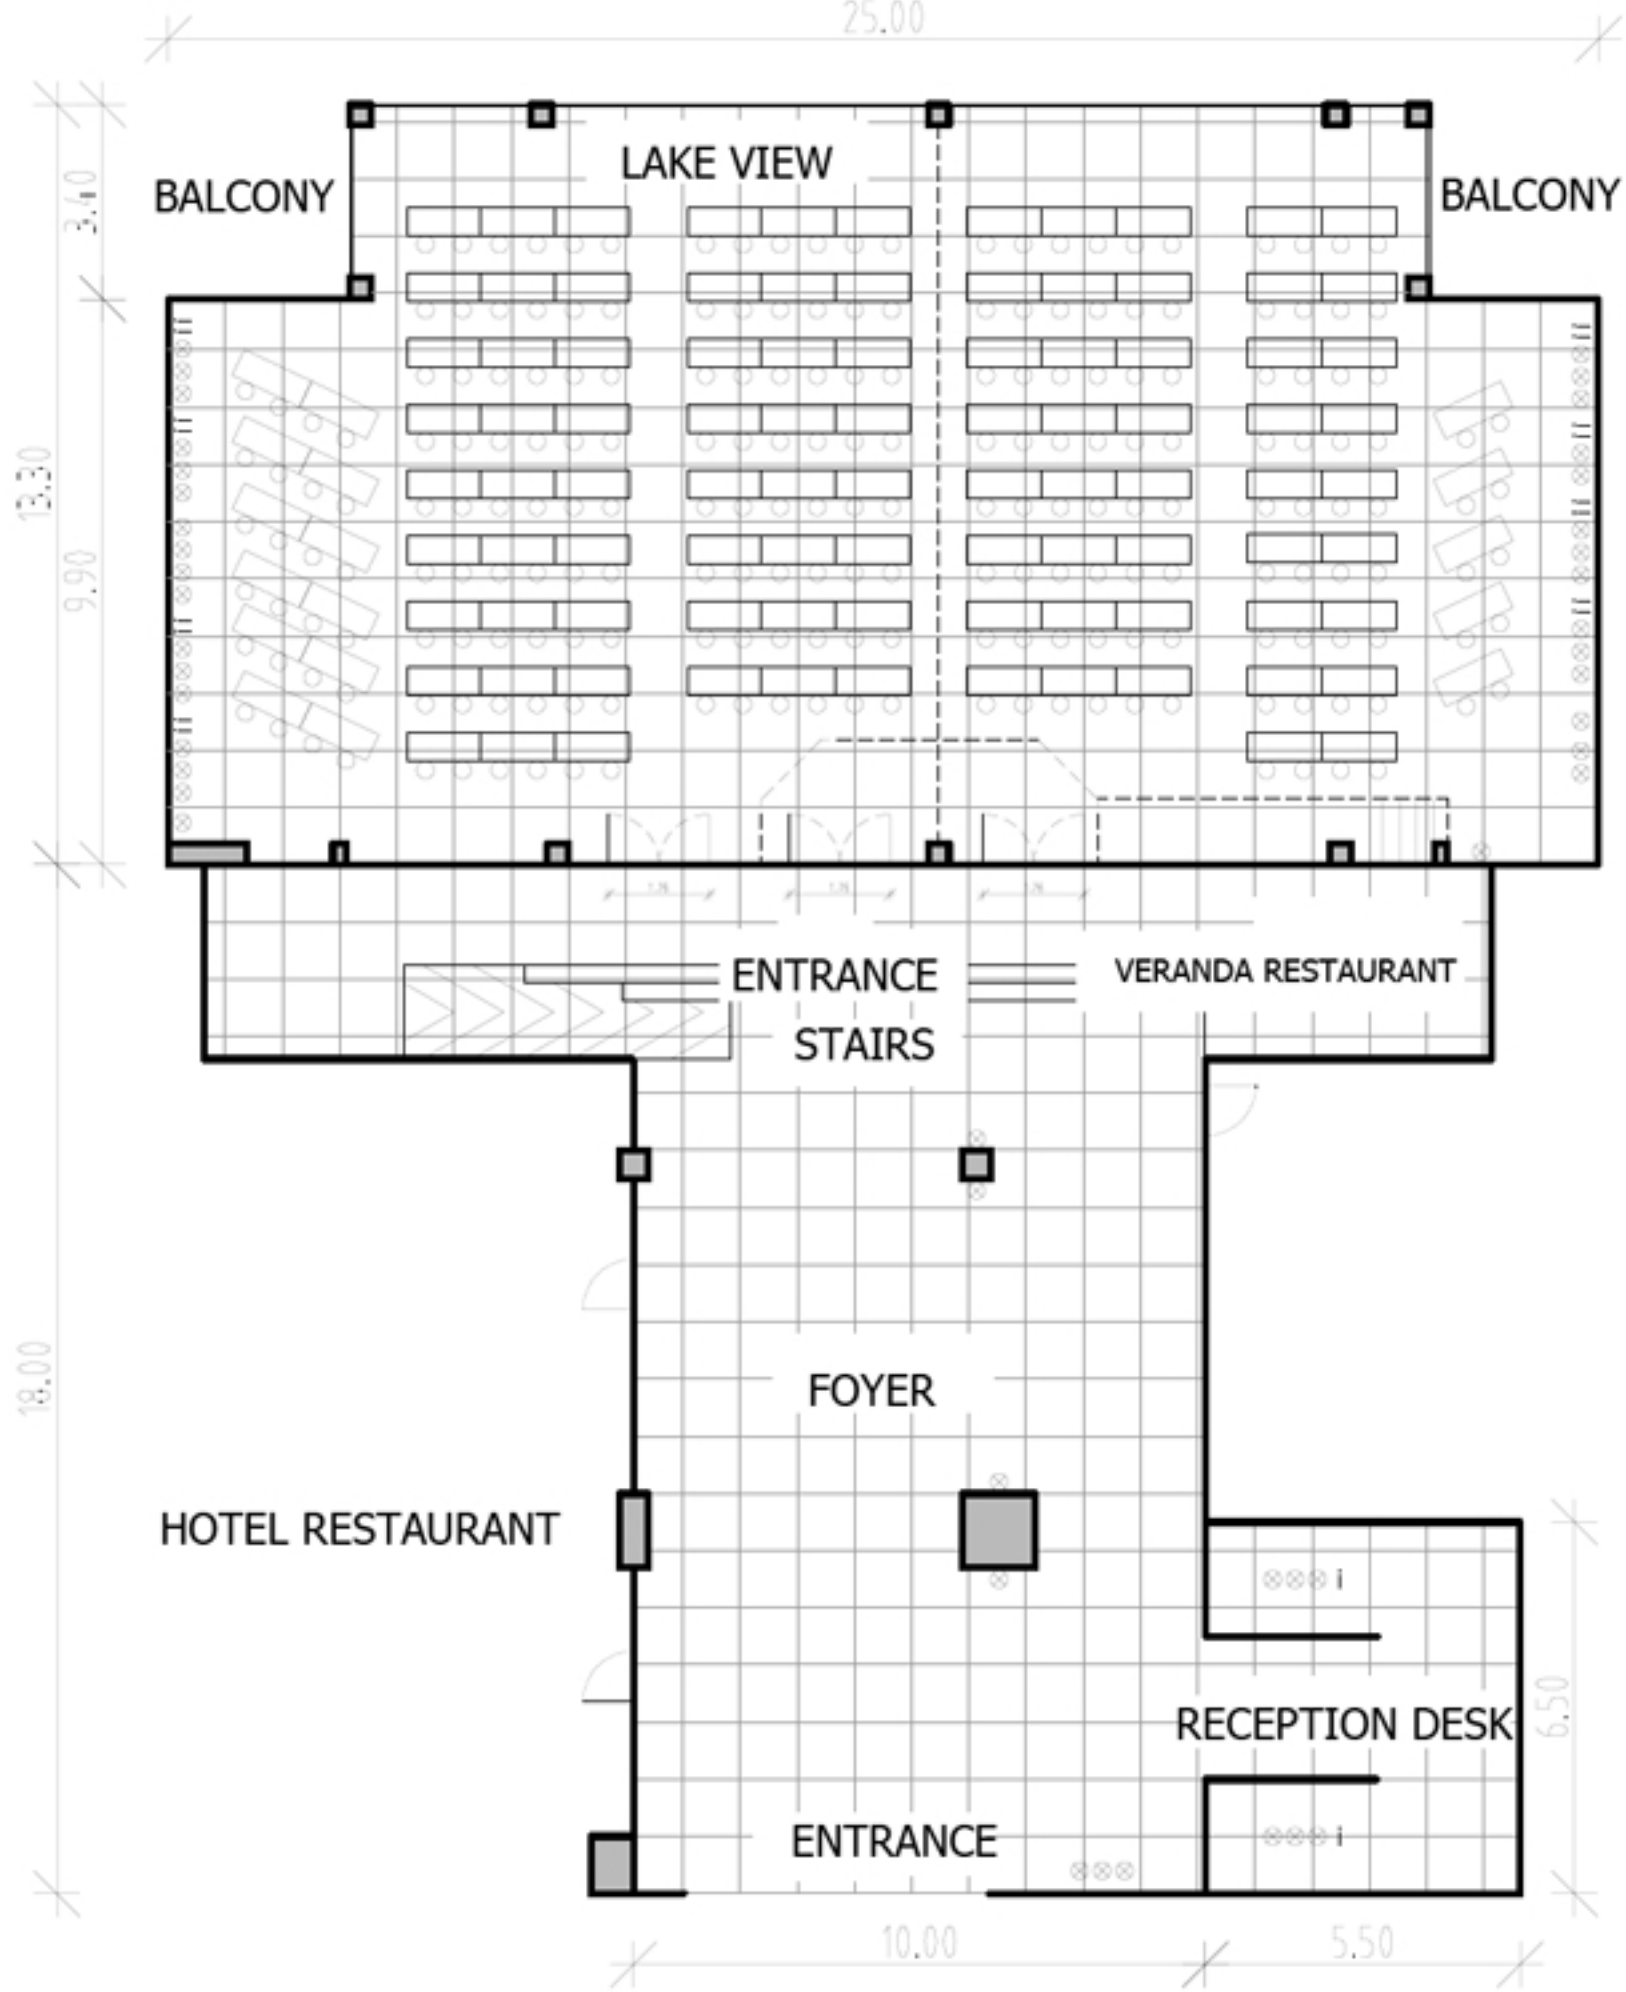

JUPITER HALL - ground floor

SET-UP: CLASSROOM FOR 220 PERSONS / TABLE SIZE: 140x50 CM